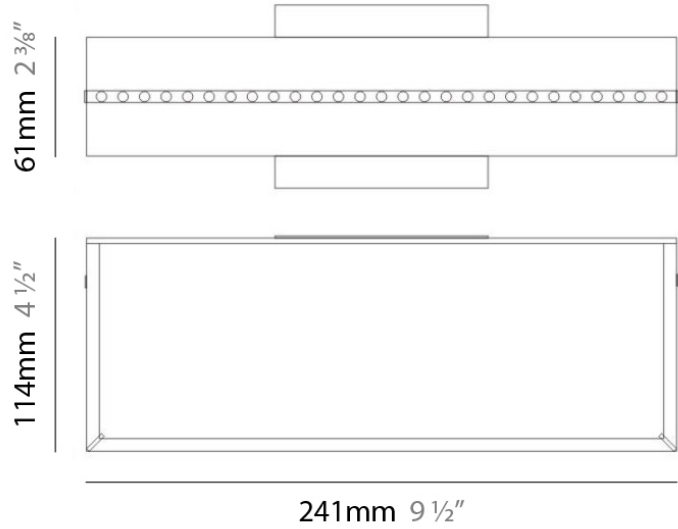

LINEA SURFACE

D93068

GENERAL

Series: Linea _____
Brand: Milan _____
Division: Design _____
Mounting Type: Surface _____
Mounting Location: Wall _____
Subcategory: Ambient _____

PHYSICAL

Shape: Rectangle _____
Length (mm): 241 _____
Length (in): 9 ½ _____
Width (in): 9 ½ _____
Height (mm): 61 _____
Height (in): 2 ¾ _____
Extension (mm): 114 _____
Extension (in): 4 ½ _____
Light Distribution: Direct / Indirect _____
Weight (kg): 2.27 _____
Weight (lbs): 5 _____
Diffuser: White Glass _____
Fixture Finish: BLK _____
Fixture Material: Glass / Aluminum _____

ELECTRICAL

Number of Lamps: 1 _____
Lamp Type: LED Retrofit / Halogen _____
Lamp Shape: T3 _____
Bulb Included: Bulb Not Included _____
Total Output Wattage (W): 23 / 150 _____
Max. Wattage Per Lamp (W): 23 / 150 _____
Lamp Base: RSC _____
Input Voltage (V): 120 _____

LED

OPTICAL

RATINGS AND CERTIFICATIONS

Certified By: CSA Certified to UL and CSA Standards _____
IP rating: IP20 _____