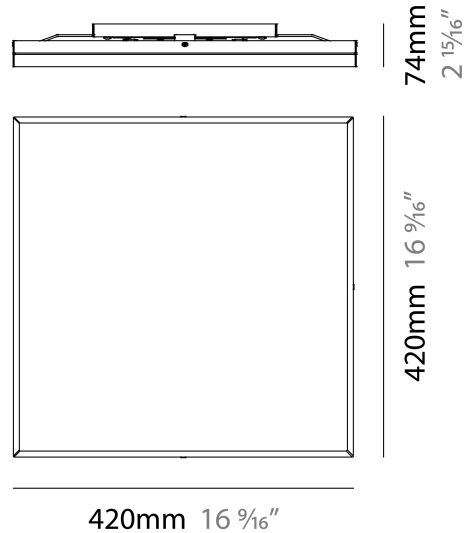

LINEA SURFACE

D92038

PROJECT	
TYPE	
NOTES	
QUANTITY	
DATE	

GENERAL

Series: Linea
Brand: Milan
Division: Design
Mounting Type: Surface
Mounting Location: Ceiling
Subcategory: Flush Mount

PHYSICAL

Shape: Square
Length (mm): 420
Length (in): 16 1/2
Width (mm): 420
Width (in): 16 1/2
Height (mm): 76
Height (in): 3.0
Extension (mm): 76
Extension (in): 3.0
Weight (kg): 4.09
Weight (lbs): 9.02
Diffuser: White Glass
Fixture Material: Glass / Aluminum

ELECTRICAL

Number of Lamps: 1
Lamp Type: LED Retrofit / Halogen
Lamp Shape: T3
Bulb Included: Bulb Not Included
Total Output Wattage (W): 23 / 150
Max. Wattage Per Lamp (W): 23 / 150
Lamp Base: RSC
Dimming: Non-Dimmable
Driver Included: No
Input Voltage (V): 120

LED

OPTICAL

RATINGS AND CERTIFICATIONS

Certified By: CSA Certified to UL and CSA Standards
IP rating: IP20